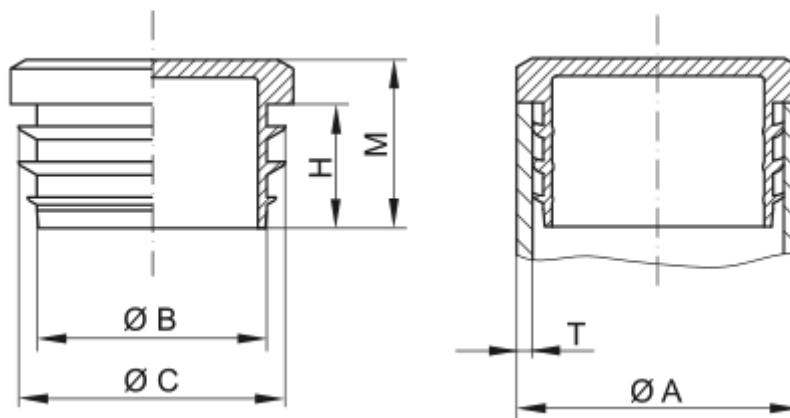

Data Sheet

Article number: 59GPN320GL2012

Description: KLEE Finned plugs GPN 320 - 20 (Wall thickness 1-2)

Measures

A = 20

B = 15

C = 18.5

H = 11

M = 15

T = 1-2